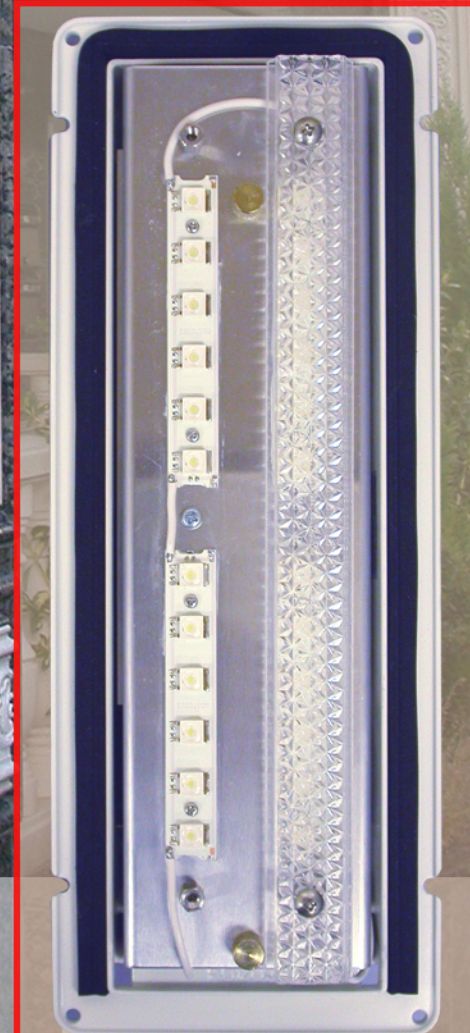

**Save Power Cost
more than 70%**

**led
outside
lamp**

SHECOM

P.O.BOX PORT 143, KOBE (JAPAN).

SHECOM BLDG., 2-22, KOTONO-CHO, 3-CHOME, CHUO-KU, KOBE (JAPAN).

E-Mail: sales@shecom.co.jp Phone: 81-78-232 1974 Fax: 81-78-232 1971.

inside - 24 led